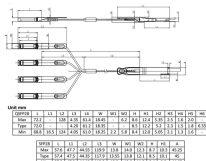

I need some help to understand the stepwise approach to split my existing core switch stack of 2 x c9500 into separate core switches (like Core1 & Core 2). Will appreciate your help.