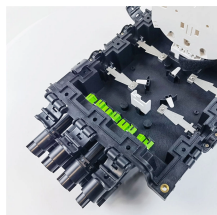

Cisco IOS routers and layer 3 switches (eg, 3650) can be configured as a DHCP server.