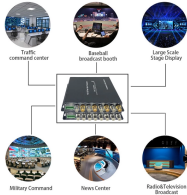

Configure the core switches to function as the DHCP server to assign IP addresses to APs and users. # Configure the function of assigning IP addresses to APs from the wireless management interface ...

Now back to my topic, I was thinking to use one C-3850 switch as DHCP Server and the other C-3850 switch as normal switch. I wanted to use the non-DHCP Server switch to connect my ...

Learn how to configure DNS and DHCP on Cisco switches to simplify network management. This guide covers CLI commands for setting up DHCP pools, excluding addresses, defining default gateways ...

This tutorial explains how to configure, test, and verify a DHCP server on a Cisco switch through a packet tracer example.

Cisco IOS routers and layer 3 switches can be configured as DHCP servers. It's quite easy to do this and in this short lesson, I want to explain to you how to do this and how to verify your configuration.