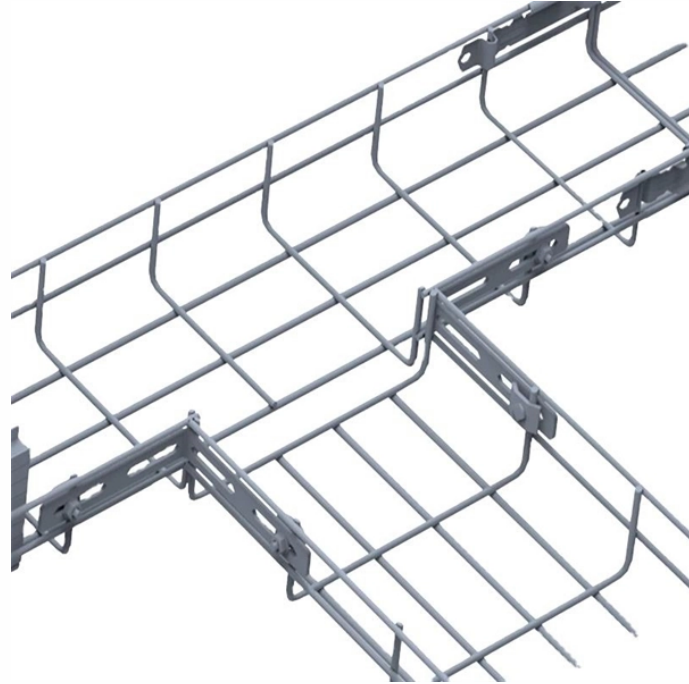

Costa Rica Large Span Cable Tray Specifications and Dimensions

Costa Rica Large Span Cable Tray Specifications and Dimensions

cable tray circuit breaker load center
condensadores - capacitores contactor
controladores enchufes industrial plug remote
control stations limit switch guardamotores
intercoms interruptores de ...

Itray replaces our current "C" aluminum 4" to 7"
side rail height cable tray line. Itray's patent-
pending, all-aluminum construction features a
space saving I-beam design, a side rail engineered
with structural ...

This document provides specifications for
perforated and solid cable tray systems including:
- Straight sections that come in various heights,
bottom types, return flange types, materials,
thicknesses, and ...

Large span cable tray is assembled by pultruded
FRP profiles. Large span cable trays can be divided
into ladder style, channel style, perforated style
with galvanized, powder coated surface to resist ...