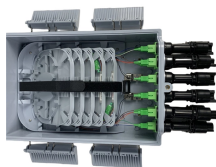

OSFP connectors are slightly larger than QSFP-DD connectors but offer increased thermal performance and signal integrity at high data rates. The OSFP system supports higher-power modules and is ...