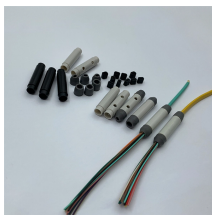

This guide gives you an overview of electricians in Singapore price list, including the costs of various electrical services, factors that influence pricing, and essential tips for choosing a qualified ...