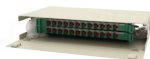

Look up custom or customs in Wiktionary, the free dictionary. Custom, customary, or consuetudinary may refer to: