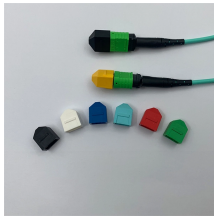

We deliver custom-made cable trays to meet the needs of your project, ensuring easy installation and reliable support for your cables.

We offer a wide range of cable tray systems to support tubing, electrical cables and instrumentation. Our cable trays are produced in fit for purpose materials like stainless steel, galvanized, aluminium and ...

In our modern, flexible machine park, we can customize and produce exactly the wire trays needed for each unique project. Don't let standard measurements limit you! Our standard range is often ...

Oglaend System has introduced an extensive range of Cable Trays in Glass Reinforced Polyester in side rail heights of 50 and 80mm and widths from 50mm to 600mm. The FTE range is completed with the ...