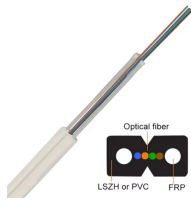

Forest Stewardship Council (FSC) certified products are made with materials from well-managed forests, recycled materials and/or other controlled wood sources.