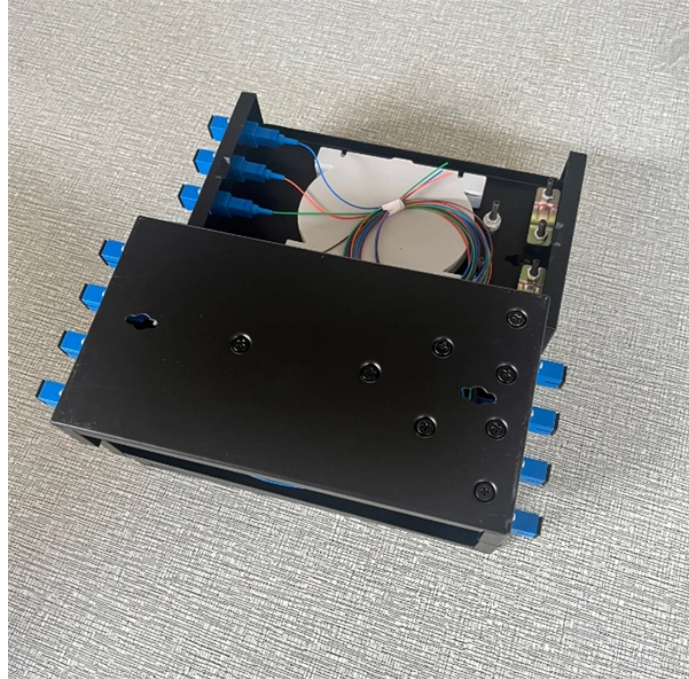

Customized Mesh Cable Trays in Tuvalu

Customized Mesh Cable Trays in Tuvalu

Custom manufacturer of cabletrays made from aluminum, fiberglass reinforced plastic (FRP), galvanized and stainless steel materials. Suitable for supporting insulated electrical cables.

Customize MOQ of Stainless Steel Cable Tray manufacturer from Tuvalu, deal with top Stainless Steel Cable Tray verified suppliers.

Being one of the leading Cable Tray Manufacturers in Tuvalu, we work for customer satisfaction and design and deliver the standard and customized range accordingly. We have a comprehensive range ...

Snake Tray has been designing and manufacturing cable trays (cable management systems), power distribution and enclosures since 1996! Our goal is to provide our customers with cost-effective ...

Cable trays and baskets are designed to help support and route cable bundles in an organized manner along ceilings or walls. Shop for cable tray systems now.

Max. Working Load 198Kg Application Cable Support Place of Origin Shanghai, China Model Number KK-WM100 Brand Name KOKA Product Name stainless steel under desk wire mesh cable trays ...

Explore the one-stop shop for innovative, fast, and dependable cable management systems including wire mesh tray, ladder cable tray, prefab assemblies, fasteners, and assemblies.