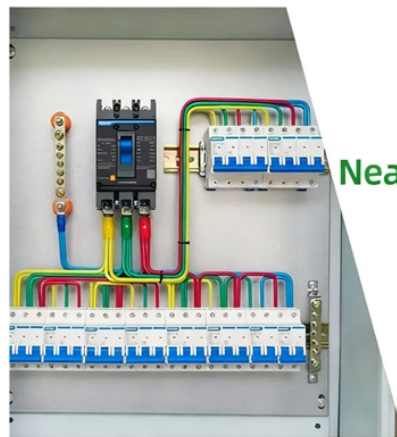

Cut-off cable tray

DETAILS DISPLAY

Focus On Every Detail

01

Neat & Clean
Layout

Cleaner arrangement
of components,
Easy to operate