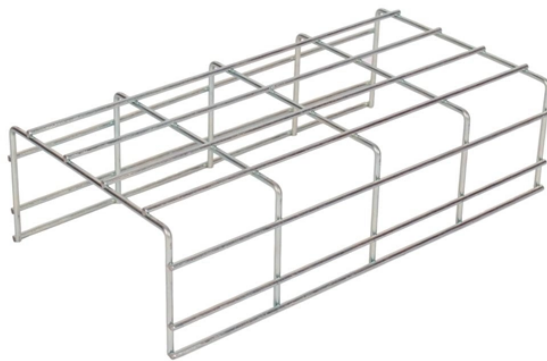

Czech Franchise Connection Box 4 Cores

Overview

The 4 Core Wall Mount Fiber Terminal Box provides secure splicing, termination, and IP65 waterproof protection. Ideal for indoor/outdoor FTTH installations. Click here to join. Czechia is located in the heart of Europe. 8%) in the European Union and promising market economy which much depends on exports of automobiles. It offers resources for entrepreneurs, including a catalog of available franchises, guides on purchasing franchises, and expert advice, making it. Another Broken Egg is an upscale breakfast, brunch and lunch restaurant that specializes in Southern-inspired menu options and signature cocktails. This box is suitable for splicing and managing fiber cables in residential buildings, providing a secure, accessible solution for cable termination.

The 4-core optical fiber distribution box is used for the fusion splicing, splitting, wiring transmission and other functions of the optical transmission terminal. It can effectively terminate, protect and manage ...