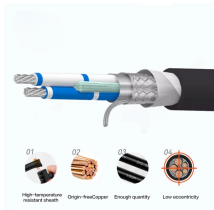

Test your knowledge of Bigfoot, the Yeti, the Loch Ness Monster, and other legendary creatures in this fun and mysterious quiz. How many can you identify?

Well here's your chance to step up and take a shot and see where your knowledge of basic Bigfoot History is at! Give it a try and don't worry, we don't keep scores!!!