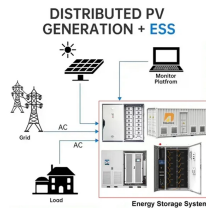

Wholesale and retail sales of electrical installation materials and lighting fixtures. We supply cables, circuit breakers, switches, light bulbs, fluorescent lamps, heating systems, lightning rods, home ...

MARECHAL® junction, branch, and distribution boxes: reliable and secure solutions to optimize your professional electrical installations.