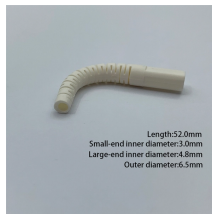

The Wyr-Grid® Overhead Cable Tray Routing System has been proven to reduce labor costs by 50% when benchmarked against existing wire basket and ladder rack systems.

Can anyone offer advice on how to speak to a live customer service agent? I've called the 1-800 customer service number and prompted to talk with technical support. The only option it gave ...

New email link is bad. It sends me in a continuous loop like the many other users who have also complained. Yes, I deleted cache, cookies, etc. Is this being addressed? I'm not sure how ...