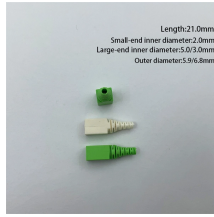

Microsoft is radically simplifying cloud dev and ops in first-of-its-kind Azure Preview portal at portal.azure

Contact Us

For more information, pricing, or custom solutions, please contact us:

Website: <https://indzawo.co.za>

Email: sales@indzawo.co.za

Phone: +27 71 296 8473

Address: 22 Quantum Street, Midrand, 1685, Gauteng, South Africa

This document is for informational purposes only. Specifications subject to change without notice.