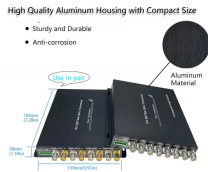

Kexun is a scientific and technological manufacturer specializing in power transmission and transformation equipment of 35KV and below in China. The 24KV European cable branch box ...