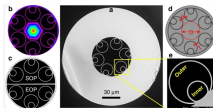

## Dimensions of a 26-channel distribution box

In Geometry we can have different dimensions. The number of dimensions is how many values are needed to locate a point on a shape.

Thoughtfully designed with inspired European style interiors and stunning views, Dimensions location is in central proximity for quick and easy access to everything that Seattle has to ...

Futina FTTL series DB box 20/26/36 way is divided into two kinds, flush mounted type and surface mounted type. The DIN-rail can be adjustable, and the two terminals (ground connection and zero ...

Join locals at Pike Place Market, take in breathtaking views of the iconic Space Needle and shop at local boutiques. Fill out the form below, and someone from our team will reach out shortly. Belltown is ...

There are many dimensions [= aspects] to the problem. The social/political/religious dimensions of the problem must also be taken into account.

Boxes range from 26 in to 74 in high (in 6 in increments) Inclusion of optional ...