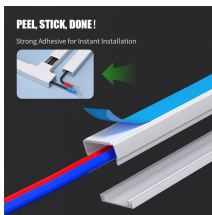

6) LC Quad Adapter, 6 pack Features Snap In Mounting, Zircon Sleeves, Green, 6 Pack

How Many Dimensions Are There? There are four dimensions in the observable universe. We live in a four-dimensional universe defined by three spatial dimensions and one time ...

The adapter is available with Zirconia Ceramic alignment sleeves to accommodate either singlemode, multimode or Angle Polish (APC) connectors. Mounting dimensions of the quad LC adapter are ...

APPLICATION Leviton LC duplex, quad, flanged, and flangeless fiber adapters are constructed of engineered thermoplastic with precision zirconia ceramic split sleeves providing low loss fiber ...