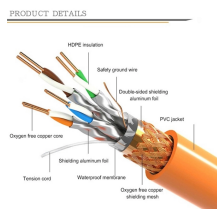

Get affordable car insurance with the coverage options you need even if you have a less-than-perfect driving record through Direct Auto Insurance.