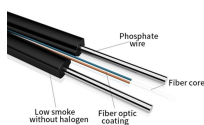

Design engineers or buyers might want to check out various Jxf Distribution Box factory & manufacturers, who offer lots of related choices such as distribution box, ip66 enclosures and electric ...