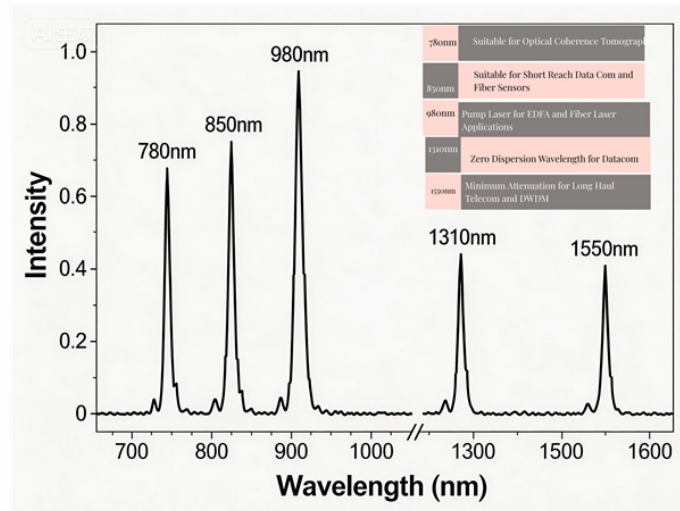

Distribution Box Meter Set

Distribution Box Meter Set

Siemens provides a full range of Meter Combination Load Centers and Meter Mains that are built for safety, ease of installation, and long term quality. This Siemens 200 Amp 20-Space 40-Circuit ...