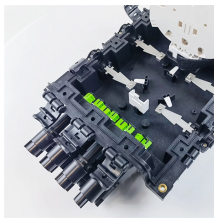

Shop for Electrical Meter Box at Walmart . Save money. Live better.