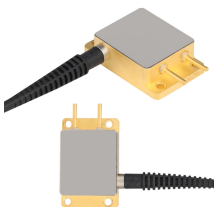

Create your Microsoft account to access various services and features.