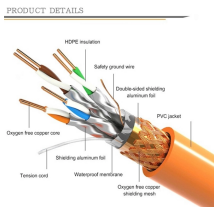

## Distribution Box Plug Type

The best device for distributing solar power is a panel box for fuse bank. Before being dispersed throughout the house, the power is stored on the solar panels and goes straight to the fuse ...

This practical guide explains which connectors are used inside E-abel distribution boards and why heavy-duty connectors, industrial plugs, and cable glands from Weipu improve safety, wiring ...

Use distributor boxes for quick and clear cabling in the field. Distributor boxes bundle several cables into one master cable that is connected to the controller. Thanks to the status indicator, you have an ...