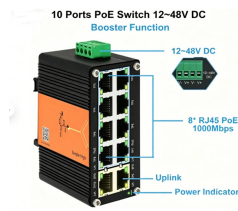

Precast distribution boxes serve to distribute the flow of wastewater ...