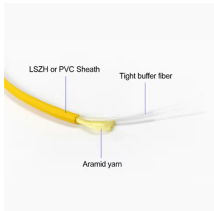

Distribution boxes are a great way to increase flexibility and cut costs. They lower your labor costs by reducing installation and troubleshooting time. They take up less space than loose wires, look neater ...

Get the best deals on Silver Contact Terminal Blocks when you shop the largest online selection at eBay . Free shipping on many items | Browse your favorite brands | affordable prices.