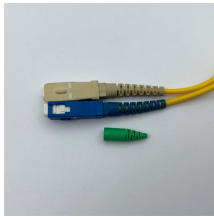

In short, the xiaomi mijia smart switch with display isn't just a practical home appliance; it's a symbol of smart living. Come and experience it now and let technology change your life!

It features one-touch control, scene automation, and has a long battery life, making it a practical choice for controlling smart lights, plugs, outlets, and switches in a smart home setup.

Mijia-compatible two-wire dimming/CCT control box with 5A output, 0-10m sensing, and Bluetooth mesh for smart lighting control.

New Xiaomi Mijia HAGiBiS Two-way HDMI Distribution Switcher Support HD 4K Suitable For HDMI Interface Devices in online-store aliexpress . Large selection of Smart Remote Control ...