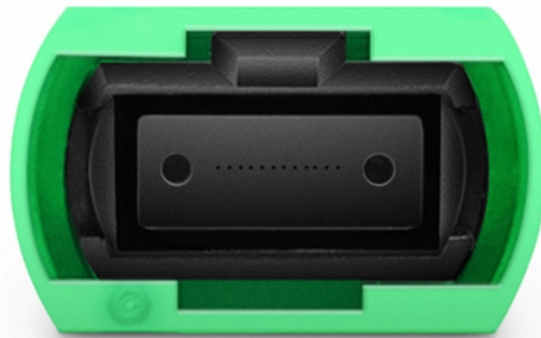

Indzawo Optic Connect

Distribution box alt price