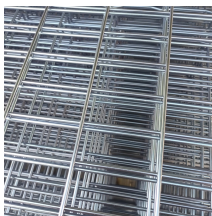

Cost Insights: Septic distribution box replacement
costs between $500 and $1,500, with your box material and outlet size determining your final total. Your distribution box outlet count ...