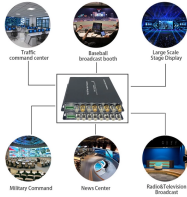

Distribution boxes are a great way to increase flexibility and cut costs. They lower your labor costs by reducing installation and troubleshooting time. They take up less space than loose wires, look neater ...