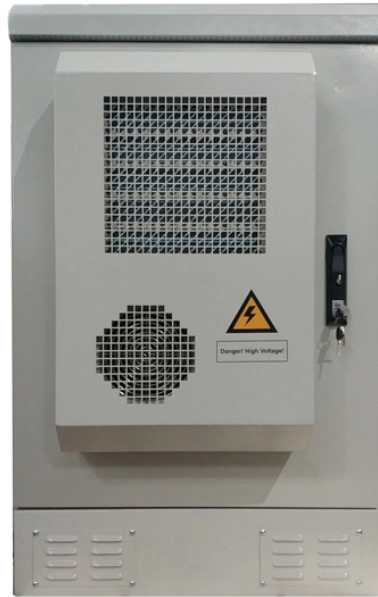

## Distribution box red green

The Beetle Box portable power distribution box is great for anyone who wants an outdoor rated unit that is easy to transport. It has six 20 amp 110v GFCI dual outlets, as well as a 50 amp outlet (with ...