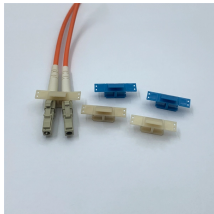

(mathematics, statistics) A probability distribution; the set of relative likelihoods that a variable will have a value in a given interval.

What is a septic tank distribution box, and how important is it? Learn about this critical component, its purpose, and how it functions in this guide.

Learn what a distribution box is for a septic system and why it's crucial for wastewater management. This guide explains its function, types, how to locate it, and maintenance tips to prevent system ...

Contact Us

For more information, pricing, or custom solutions, please contact us:

Website: <https://indzawo.co.za>

Email: sales@indzawo.co.za

Phone: +27 71 296 8473

Address: 22 Quantum Street, Midrand, 1685, Gauteng, South Africa

This document is for informational purposes only. Specifications subject to change without notice.