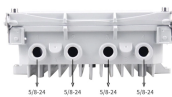

Distribution boxes JFF and JXF

Distribution boxes JFF and JXF

JXF Distribution box is suitable for three-phase three wire, three-phase four wire, and three-phase five wire systems with 50Hz, 500V and below, and load current not exceeding 250A provides ...

(JXF indoor/JFF outdoor) enclosure box is designed to be assembled into the distributing box with various control functions according to the type of components, specifications and quantity.

Technical parameters. Order information. Note: The indoor concealed box can be customized. To order such indoor box, a letter "R" is specified when ordering; to order the concealed box sized 250 x 200 x ...