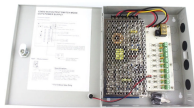

The box features a rational design, compact size, aesthetically pleasing appearance, and safe and reliable operation. It is widely used in metallurgy, petrochemicals, healthcare, aviation, residential ...