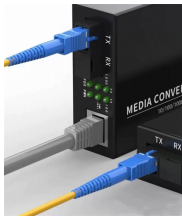

Distribution boxes JFF and JXF

Distribution boxes JFF and JXF

JXF Distribution box is suitable for three-phase three wire, three-phase four wire, and three-phase five wire systems with 50Hz, 500V and below, and load current not exceeding 250A provides ...

(JXF indoor/JFF outdoor) enclosure box is designed to be assembled into the distributing box with various control functions according to the type of components, specifications and quantity.

Technical parameters. Order information. Note: The indoor concealed box can be customized. To order such indoor box, a letter "R" is specified when ordering; to order the concealed box sized 250 x 200 x ...