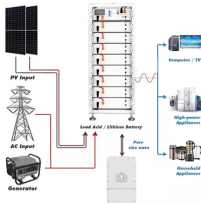

Shop for Access Points, Hubs & Switches in Networking. Buy products such as NETGEAR - 8-Port Gigabit Ethernet Unmanaged Switch (GS108) at Walmart and save.

This guide will help you understand what an access switch is, explore its key features, and highlight popular FS access switches to assist you in selecting the ideal switch for your network needs.