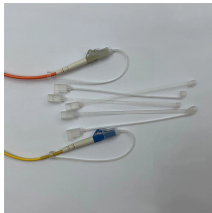

This video offers a deep look, from a static panoramic view, at the complete production line engineered for manufacturing trough cable trays.