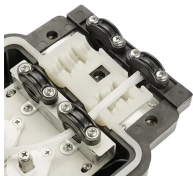

US Door & More Inc. offers residential exterior, entry, and interior doors. Shop pre-hung, bifold, fiberglass, and wood house doors online in modern styles.