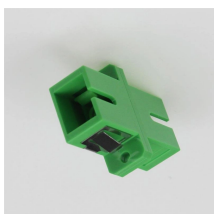

Log in with your email address and password. Also sign in with your Google or Microsoft account.

Reliable support systems for cable tray and busbars, designed for electrical and mechanical installations. Available in corrosion-resistant coatings.

CEAS Wedgy Fig 729 2-Tier Cable Tray Support. 700 Series Electrical & Low Voltage Cable Supports. Provides support Conduit or Cable Tray. Prefabricated trapezes save time and money. Attachment ...

The RTSH-D, Double H-Stand Cable Tray Support safely and securely mounts cable trays on rooftops and is designed to maximize jobsite efficiency. Non-penetrating RTSF21 rubber bases eliminate the ...