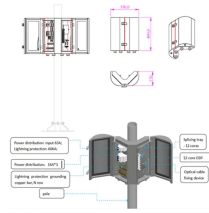

Dual-Power Distribution Box Manufacturer

We deliver tailored solutions for electrical power distribution boxes and distribution electrical boxes, avoiding unnecessary features and ensuring a perfect fit for your needs.

DOHO has a large selection of distribution boxes that are tailored to your specific requirements as one of the world's leading power distribution box manufacturers. We provide our clients with both basic and ...