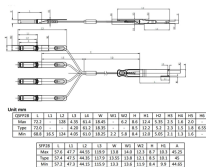

Singlemode fiber optic patch cord usually comes with a yellow outer sheath. They feature a 9/125um core, low dispersion, and support only one transmission mode, which brings low signal loss and ...

This high-quality singlemode fiber optic patch cable is specifically designed using SMF-28e fiber for ethernet applications. Each connection has great durability and is resistant to pulls, strains and ...