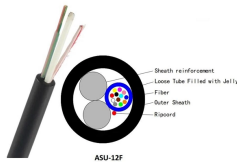

Singlemode fiber optic patch cord usually comes with a yellow outer sheath. They feature a 9/125um core, low dispersion, and support only one transmission mode, which brings low signal loss and ...

This high-quality singlemode fiber optic patch cable is specifically designed using SMF-28e fiber for ethernet applications. Each connection has great durability and is resistant to pulls, strains and ...

View all LC to LC duplex fiber patch cables. Singlemode, multimode, OM1-OM4, OS2, OFNP, OFNR, Plenum cables, Indoor/Outdoor patch cables. Armored Cables.

Optcore offers an extensive line of LC to LC 9/125µm OS2 single-mode duplex fiber optic patch cables with many choices of different lengths, jacket material, polish, and cable diameter.

Our LC duplex zipcord fiber optic patch cord offers reliable, high-speed connections for voice, data, or video in data centers, offices, and telecom rooms, with fire-retardant options.

The Polyphaser FPC2LCLC-CSMZ16-01 is a LC to LC Duplex 9/125 single mode 1.6mm diameter fiber optic Patch Cord best used for long cable runs in any single mode network.

Singlemode LC/UPC to LC/UPC, Fiber Patch Cord, 1.6 mm Duplex, Low Smoke Zero Halogen (LSZH)

This patch cords comes with an A-B flipped polarity from the factory, but can be easily changed to A-A straight through polarity with no tools. This uniboot design allows one cable to carry both fibers, ...