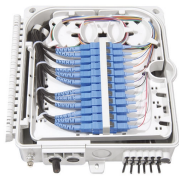

## Dual-port with fiber optic panel

## Dual-port with fiber optic panel

DUAL definition: 1. with two parts, or combining two things: 2. two sets of controls in a vehicle, one for the.... [Learn more.](#)

The wall mount interconnect fiber enclosure (FWME2) is ideal for storage, protection, termination, and splicing of optical fiber cables in applications with minimal mounting space, such as ...

This 2 port wall mount fiber termination box is a professional enclosure designed to terminate and protect optical fibers in FTTH networks. It typically serves as an indoor termination point, connecting ...