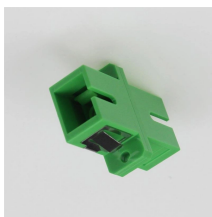

Corning has a wide variety of hardware solutions to choose from to fit your cabling needs. Choose from racks, panels, modules, splice trays, ethernet fiber switches and other structured cabling components.