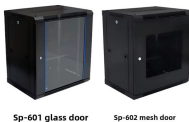

Explore CommScope's efficient and scalable fiber splice panels designed for seamless connectivity. Accommodating LC, SC, and MTP/MPO connectors, these panels are ideal for data centers, ...

Mesh door/glass door optional

Sp-601 glass door Sp-602 mesh door

Find out how and where to watch "Dual" online on Netflix, Prime Video, and Disney+ today - including 4K and free options.