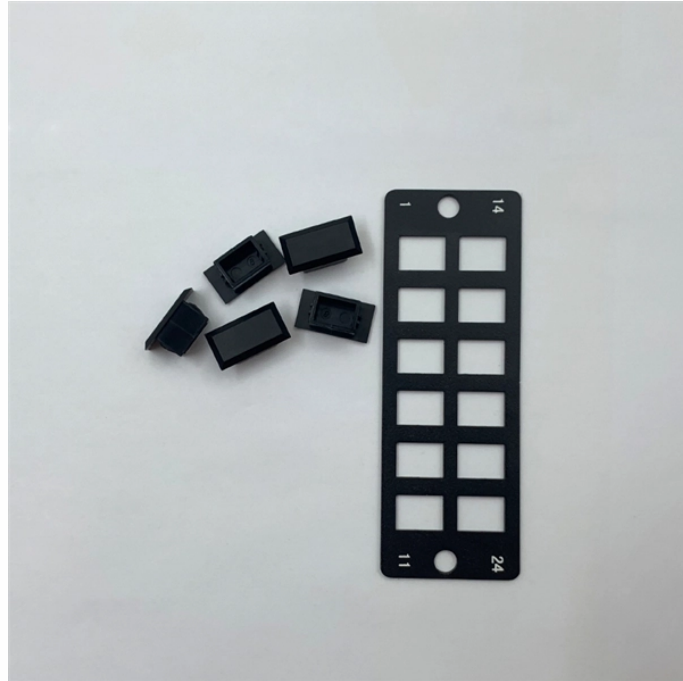

Dubai enclosed fireproof cable trays

Dubai enclosed fireproof cable trays

Hutaib Electricals offers a wide variety of cable trays tailored to suit Dubai's unique construction requirements. Cable trays serve as organized conduits for electrical wires, preventing ...