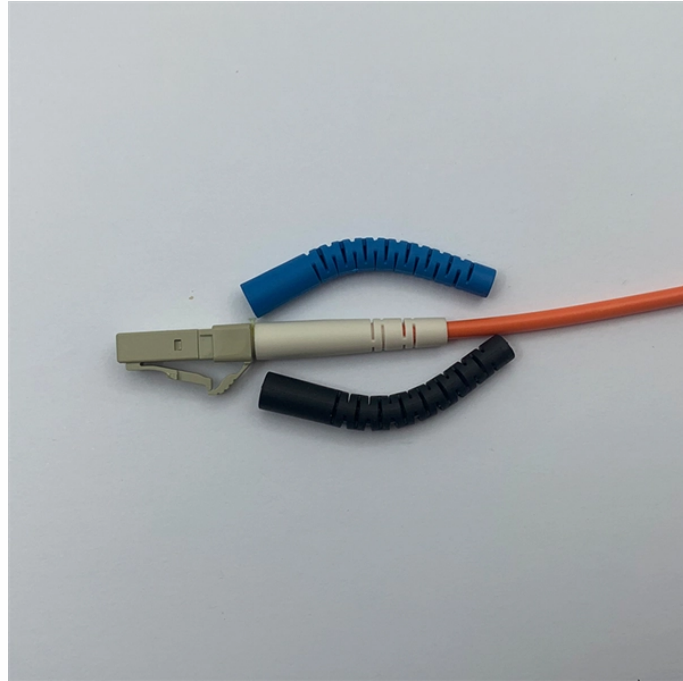

## Dust Explosion-proof and Corrosion-resistant Distribution Box

This power distribution box offers both explosion-proof and anti-corrosion features, ensuring optimal safety in industries that require high safety standards, such as oil, gas, mining, and chemical industries.

These boxes are engineered to contain an internal explosion from gases, vapors, dusts and fibers to maintain a safe surrounding atmosphere. They are corrosion resistant and maintain a high tolerance ...

The enclosures are manufactured from copper-free aluminum and stainless steel, offering outstanding resistance to corrosion, high impact resistance, and long-term durability even under extreme ...

Durable Hexlon Explosion Proof Distribution Boxes and Electrical Enclosures, IECEx and ATEX certified for Zone 1 and Zone 2.