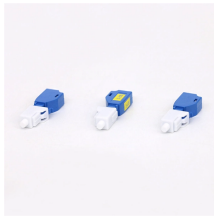

## Dustproof screen for distribution box fan

## Dustproof screen for distribution box fan

Buy Filter Cabinet Dustproof Shutter Ventilation Distribution Box Mesh Cover IP54Electrical Cabinet Waterproof TX204Filter Screen KS7G online today!

Dust filter meshes come in various sizes to fit different fan dimensions. Common sizes include 120mm, 140mm, and 200mm for case fans, as well as larger sheets that can be cut to fit specific areas.