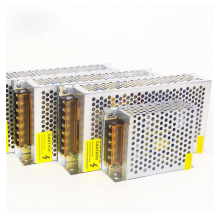

Boost your day with Dutch Bros Protein Coffee — over 20g of protein in a medium sized drink, available in different flavors with sugar free options, served hot, iced, or blended.