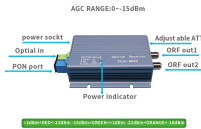

From essential linear supports to specialty items such as instrument stands, condensate pots, and air manifolds, we're here to help you find the right electrical and instrumentation supports for your ...