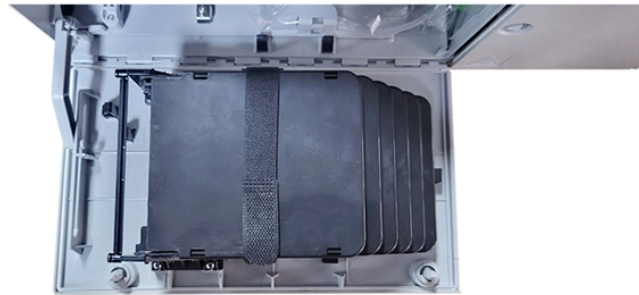

### Overview

GJXH fiber optic cable is an indoor optical cable specially developed for FTTH (Fiber to the Home). The optical fiber core is located in the center of the cable body, two reinforcing cores are placed on both sides, and the outer layer is enveloped and sheathed to form a cable. These are used to provide links to protocols such as FTTH, FDDI, 10 Gigabit Ethernet, ATM. Briticom ® offers Armoured Butterfly-Shaped. Here are some key areas where butterfly cables shine: Data Centers and Networking: Butterfly cables are ideal for high-density data centers. These cables are distinguished by their unique construction, which resembles a butterfly wing when the individual fibers are spread apart. : We are China G657A2 Single Mode Butterfly Optical Fiber Cable manufacture and supplier, You can get more details with Email, you will get cheap price or factory price.