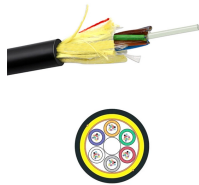

The Multi Loose Tube Non-Metallic Fiber Optic Cable is designed for outside plant, which is prone to electrical interference.