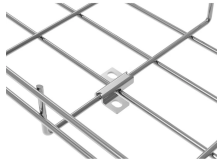

Discover how the EU functions, its principles, priorities; find out about its history and member states; learn about its legal basis and your EU rights.