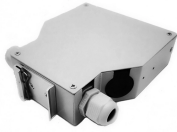

Find out more about EU countries, their government and economy, their role in the EU, use of the euro, membership of the Schengen area or location on the map.