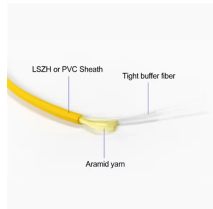

EU News NewsNow aims to be the world's most accurate and comprehensive aggregator of European Union news, covering the latest politics, trade, business and more from the best online news ...