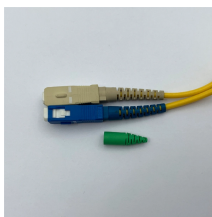

The European Union (EU) is an international organization that governs economic, social, and security policies common to its 27 member countries. The EU was created by the Maastricht ...