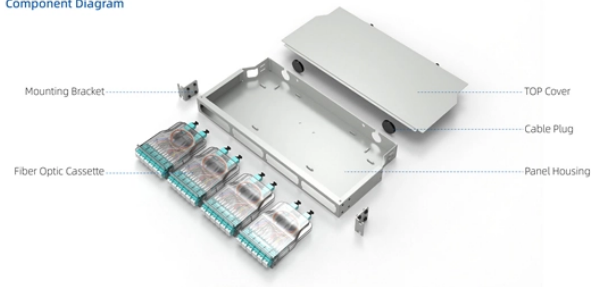

## Eastern European Combined Cable Tray Accessories

Component Diagram

Key dimensions

Available in simple and double versions, with perforations on one or three sides, these mounting cable tray profiles allow flexible installation in multiple configurations. They can be combined with wire ...