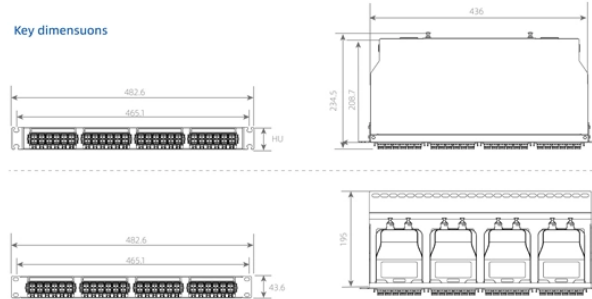

## Eastern European Combined Cable Tray Accessories

Component Diagram

Key dimensions

Available in simple and double versions, with perforations on one or three sides, these mounting cable tray profiles allow flexible installation in multiple configurations. They can be combined with wire ...