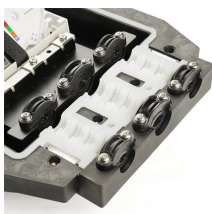

Includes links for various online resources (email, Blackboard, e-Web, etc), Academic Support offices, important Campus Resources, and other helpful Eastern sites for currently enrolled students.