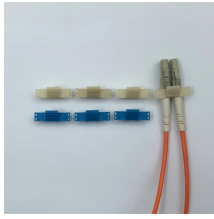

Space shuttle, partially reusable rocket-launched vehicle designed to go into orbit around Earth, to transport people and cargo to and from orbiting spacecraft, and to glide to a runway landing ...

It was the fourth human spaceflight program carried out by the United States and NASA. The Space Shuttle, officially known as the Space Transportation System (STS), was the first ...

Ceramic Fuse | MSC Direct offers quality Ceramic Fuse at a great value. Find premium products to last a lifetime!

Contact Us

For more information, pricing, or custom solutions, please contact us:

Website: <https://indzawo.co.za>

Email: sales@indzawo.co.za

Phone: +27 71 296 8473

Address: 22 Quantum Street, Midrand, 1685, Gauteng, South Africa

This document is for informational purposes only. Specifications subject to change without notice.