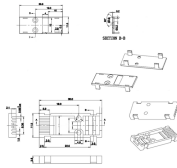

Indzawo Optic Connect

Elbow next to cable tray

Elbow next to cable tray

Fitting and accessories. with the same or different width of the cable run. All fittings are available in sizes and types corresponding to the straight cable tray sections. These fittings are including: elbow, ...

Discover our 90° Horizontal Elbow for cable tray systems. Contact us today for availabilities and receive a quote. Fast shipping guaranteed.

Cope zero tangent adjustable elbow fits tight cable tray spaces efficiently.

The nVent CADDY Wire Basket Tray PreForm Elbow 90° is a precision-engineered solution designed to streamline cable tray installations when a directional change is needed. With its pre-galvanized steel ...

WireMesh Tray Upward Elbow-Sec - CWT-U90-xx - Series WireMesh Tray Upward-elbow 90°-section
[Request Quote](#) [Compare](#) [Data Sheet](#)

The nVent CADDY Wire Basket Tray PreForm Elbow 90° is a precision-engineered solution designed to streamline cable tray installations when a directional change is needed.