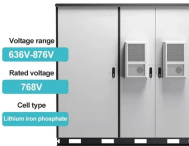

* Utah, are you ready for the heat? The weather is warming up fast, and the last thing you want is for your A/C to take a "vacation" right when you need it most! ☐☐ Regular maintenance is the #1 way to ...

Gov. Spencer Cox, legislative leadership and Rocky Mountain Power announced Utah's first major energy agreement under the state's landmark 2025 large-load legislation. The move marks a ...