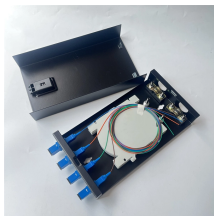

Electric shaft cross cable tray

Electric shaft cross cable tray

Cable tray (or cable ladder) systems are a popular alternative to electrical conduit systems, as they have an outstanding record for dependable service, design flexibility and cost savings in commercial and ...

Cable tray length is selected based on the load to be supported, the distance between the supports (also referred to as the span), and handling and installation constraints.

Local Electricians in Orem, UT. Compare expert Electricians, read reviews, and find contact information - THE REAL YELLOW PAGES®

The Ladder Tray features light, rugged, tubular steel construction. It is designed for mechanical support and strain relief in long runs of cable and creates a smooth gradual bend for cable. Rail and stringer ...

The electric cable tray cross is a durable and efficient solution for managing cable intersections in electrical systems. It provides a seamless and organized pathway for cable routing at junction points.