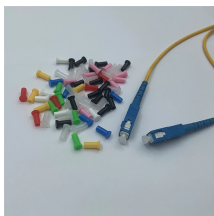

Electrical wire junction box

Electrical wire junction box

Choose from our selection of junction boxes, including over 2,800 products in a wide range of styles and sizes. Same and Next Day Delivery.

Shop for Cable Junction Boxes at Walmart . Save money. Live better.

If your house has visible wiring splices or if you need to add a new splice to extend a circuit, follow these simple steps to install a junction box.

A junction box provides a code-approved place to house wire connections, whether for outlets, switches, or splices. Here's how to install one.