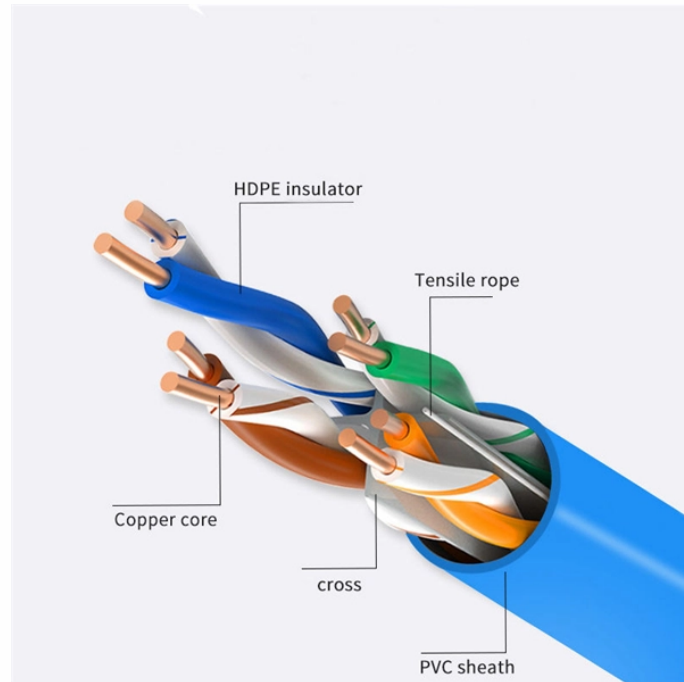

Electricity Cable Tray

Electricity Cable Tray

A cable tray system is used to support insulated electrical cables used for power distribution, control, and communication. Cable trays are used as an alternative to open wiring or electrical conduit ...

Explore all types of cable trays—ladder, perforated, basket, solid, and channel. Learn their uses, materials, pros, cons, and key differences.

Explore various cable tray types and sizes for electrical installations. Learn about ladder, perforated, solid-bottom, wire mesh, and channel trays in this complete guide.

From heavy power cable pathways on oil drilling platforms to data center cabling, explore the cable tray that's strong yet easy to install. Fast installation with dependable support.

Heavy duty cable trays and cable ladders are manufactured from pre-galvanized, electro-galvanized, or hot-dipped galvanized sheet metal, designed to meet ideal environmental working conditions for ...

Cable tray systems are the perfect solution for running large quantities of power or data cables overhead or under-floor. Also known as baskets, trunking, or cable ladders, these systems are designed to ...